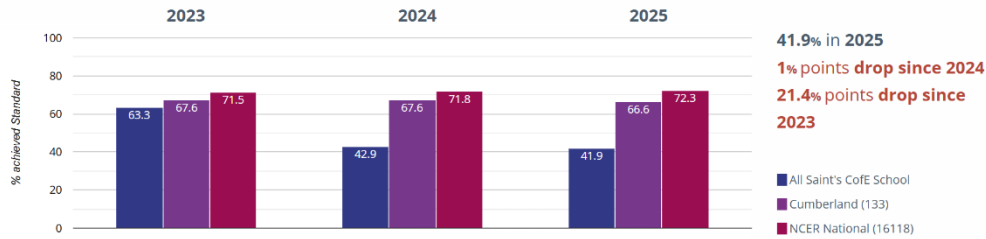

Summary Of Statutory Assessment Data 2023 - 2025

Key Stage 2:

Reading - achieved standard

Reading - high attainers

Writing - achieved standard

Writing - high attainers

Maths - achieved standard

Maths - high attainers

GPS - achieved standard

GPS - high attainers

RWM - achieved standard

RWM - high attainers

Average Scaled Scores:

Reading - average scaled score

Maths - average scaled score