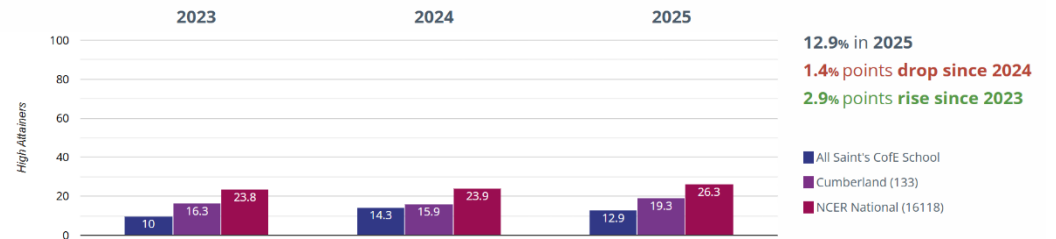

Summary Of Statutory Assessment Data 2023 - 2025

Key Stage 2:

Reading - achieved standard

Reading - high attainers

Writing - achieved standard

Writing - high attainers

Maths - achieved standard

Maths - high attainers

GPS - achieved standard

GPS - high attainers

RWM - achieved standard

RWM - high attainers

Average Scaled Scores:

Reading - average scaled score

Maths - average scaled score