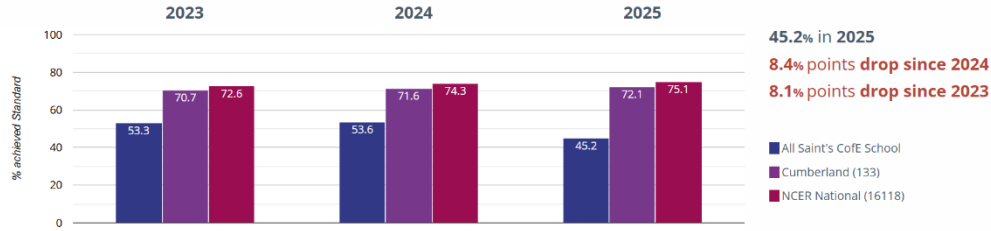

Summary Of Statutory Assessment Data 2023 - 2025

Key Stage 2:

Reading - achieved standard

Reading - high attainers

Writing - achieved standard

Writing - high attainers

Maths - achieved standard

Maths - high attainers

GPS - achieved standard

GPS - high attainers

RWM - achieved standard

RWM - high attainers

Average Scaled Scores:

Reading - average scaled score

Maths - average scaled score