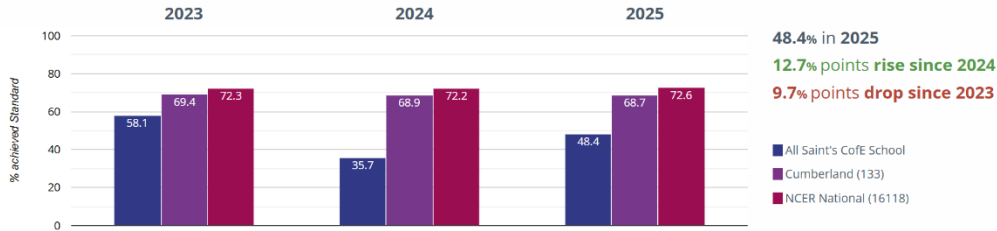

Summary Of Statutory Assessment Data 2023 - 2025

Key Stage 2:

Reading - achieved standard

Reading - high attainers

Writing - achieved standard

Writing - high attainers

Maths - achieved standard

Maths - high attainers

GPS - achieved standard

GPS - high attainers

RWM - achieved standard

RWM - high attainers

Average Scaled Scores:

Reading - average scaled score

Maths - average scaled score