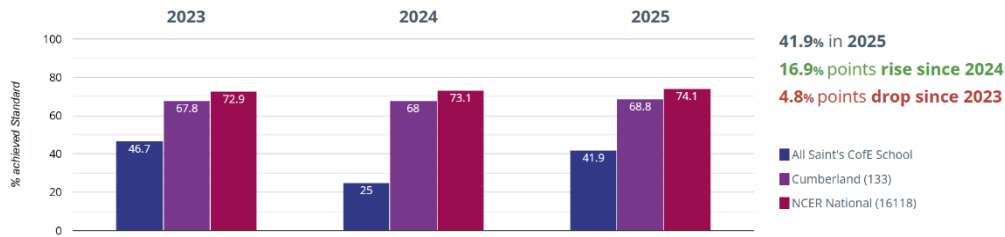

Summary Of Statutory Assessment Data 2023 - 2025

Key Stage 2:

Reading - achieved standard

Reading - high attainers

Writing - achieved standard

Writing - high attainers

Maths - achieved standard

Maths - high attainers

GPS - achieved standard

GPS - high attainers

RWM - achieved standard

RWM - high attainers

Average Scaled Scores:

Reading - average scaled score

Maths - average scaled score