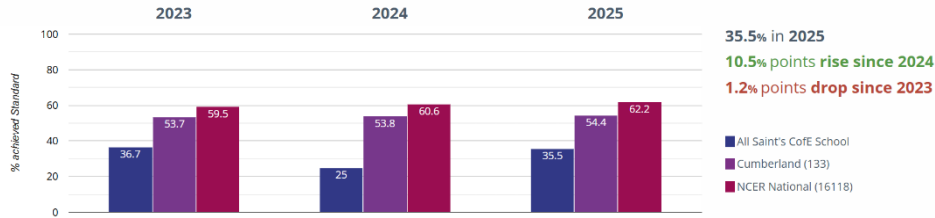

Summary Of Statutory Assessment Data 2023 - 2025

Key Stage 2:

Reading - achieved standard

Reading - high attainers

Writing - achieved standard

Writing - high attainers

Maths - achieved standard

Maths - high attainers

GPS - achieved standard

GPS - high attainers

RWM - achieved standard

RWM - high attainers

Average Scaled Scores:

Reading - average scaled score

Maths - average scaled score