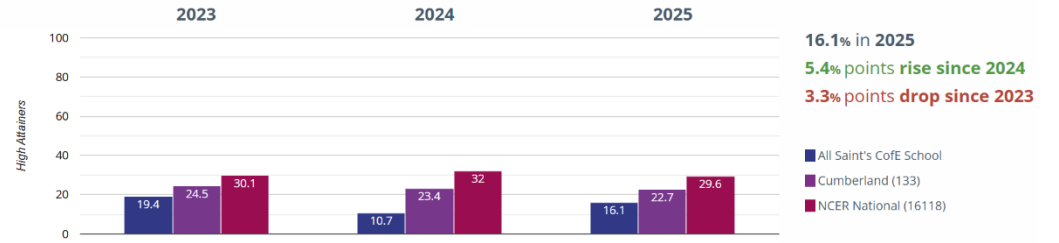

Summary Of Statutory Assessment Data 2023 - 2025

Key Stage 2:

Reading - achieved standard

Reading - high attainers

Writing - achieved standard

Writing - high attainers

Maths - achieved standard

Maths - high attainers

GPS - achieved standard

GPS - high attainers

RWM - achieved standard

RWM - high attainers

Average Scaled Scores:

Reading - average scaled score

Maths - average scaled score