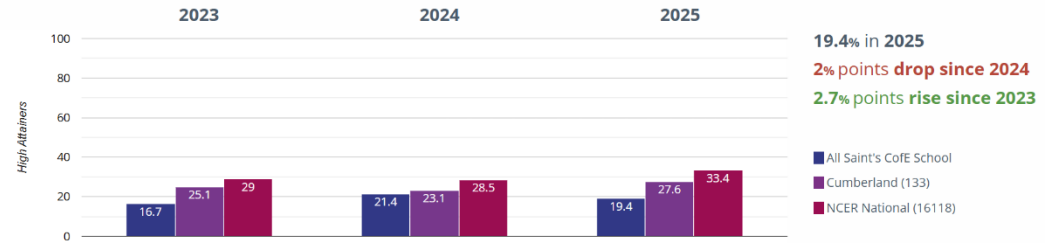

Summary Of Statutory Assessment Data 2023 - 2025

Key Stage 2:

Reading - achieved standard

Reading - high attainers

Writing - achieved standard

Writing - high attainers

Maths - achieved standard

Maths - high attainers

GPS - achieved standard

GPS - high attainers

RWM - achieved standard

RWM - high attainers

Average Scaled Scores:

Reading - average scaled score

Maths - average scaled score